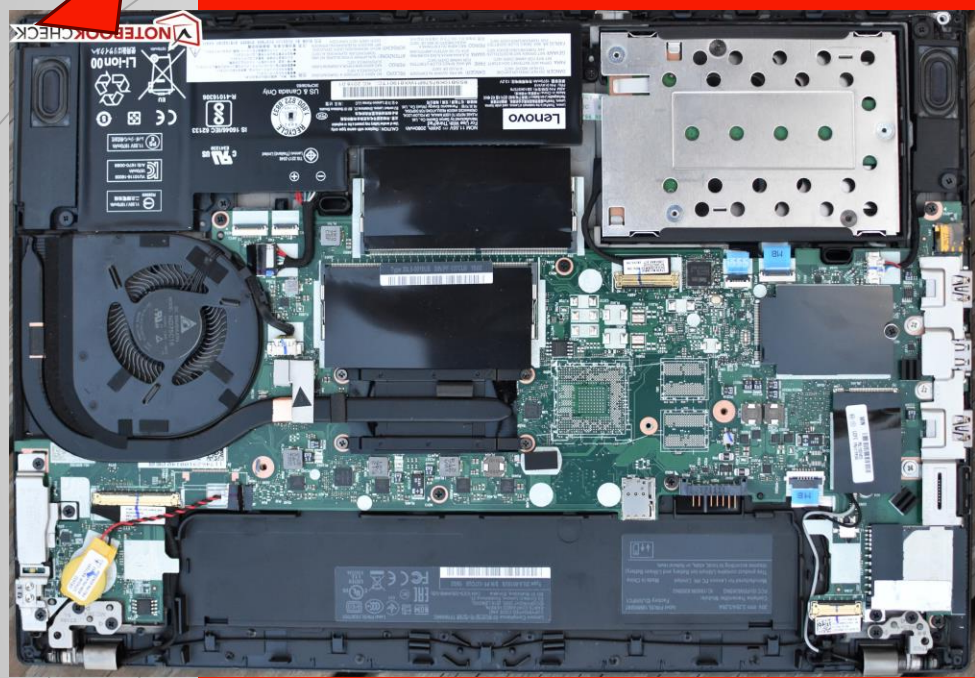

ThinkPad A485

Powered By
AMD Ryzen 5 pro
AMD Radeon Vega 8 Graphics

ThinkPad A485

Processor-AMD Ryzen 5 PRO 2500U 4 x 2- 2.0 - 3.6 GHz
 Graphics adapter-AMD Radeon RX Vega 8
 Memory RAM-8 GB DDR4
 Display-14.00 inch 16:9, 1920 x 1080 IPS LED
 Storage- SSD 256 GB
 Network- Ethernet/WWAN / Cellular Card

ThinkPad A485

- 1. Headphone/mic combo jack
- 2. USB 3.0
- 3. HDMI
- 4. USB 3.1
- 5. Ethernet RJ45
- 6. 4-in-1 card reader
- 7. Kensington® lock slot

Built-in Battery

External Battery